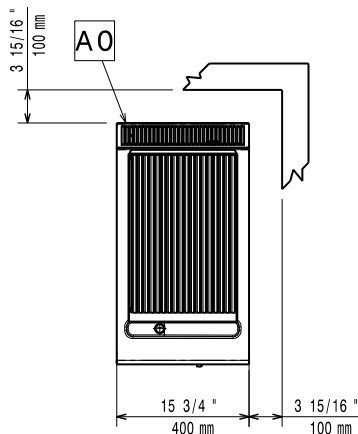

Front

Sida

EQ = Ekvipotential skruv
 G = Gasanslutning

Topp

Gas

Gas, effekt:	7 kW
Standardgasleverans	Natural Gas
Gastyp alternativ:	LPG; Naturgas; Stadsgas
Gasintag:	3/4"

Viktig information

If appliance is set up or next to or against temperature sensitive furniture or similar, a safety gap of approximately 150 mm should be maintained or some form of heat insulation fitted.

Nettovikt:	32 kg
Fraktvikt:	46 kg
Frakthöjd:	530 mm
Fraktbredd:	460 mm
Fraktdjup:	820 mm
Fraktvolym:	0.2 m ³
[NOT TRANSLATED]	N7GG